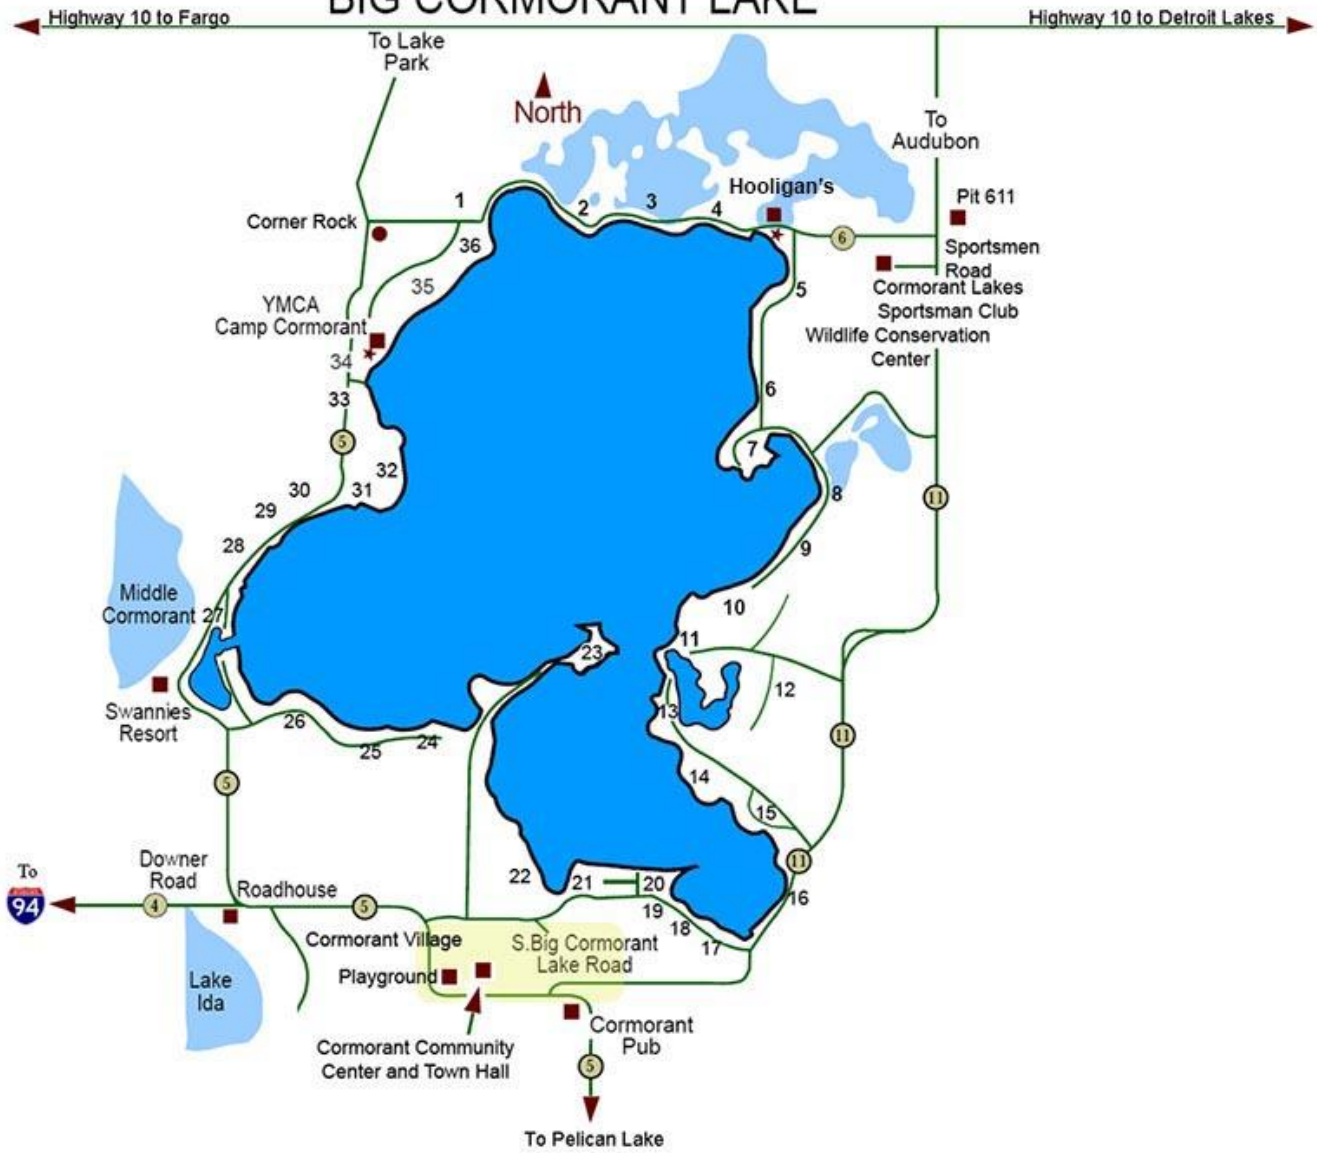

BIG CORMORANT LAKE

- | | |
|-------------------------------|--------------------------|
| 1. Viking Bay | 19. Jordahl |
| 2. North Shore West | 20. Haugen |
| 3. Jardine Beach | 21. Seclusion Point |
| 4. North Shore East | 22. Spring Creek Bay |
| 5. Trade Winds | 23. Point Des Isles |
| 6. Trade Winds South | 24. Sandy Ridge |
| 7. Deer Point | 25. Snowshoe |
| 8. Glyndon Bay | 26. Tosten Erickson |
| 9. Birchwood Lane | 27. Holiday |
| 10. Red Elm Ridge | 28. Cormorant |
| 11. Blue Water Bay/Arrow Lake | 29. Dale |
| 12. Vicinity Lane | 30. Costello |
| 13. Tanglewood | 31. Wermager II |
| 14. Gilbertson | 32. Wermager |
| 15. Maplelodge | 33. Cha Lisa |
| 16. Pikes Bay Shores | 34. Cormorant Park Place |
| 17. Palin | 35. Nelson Bay |
| 18. Bayview | 36. Eagle View |